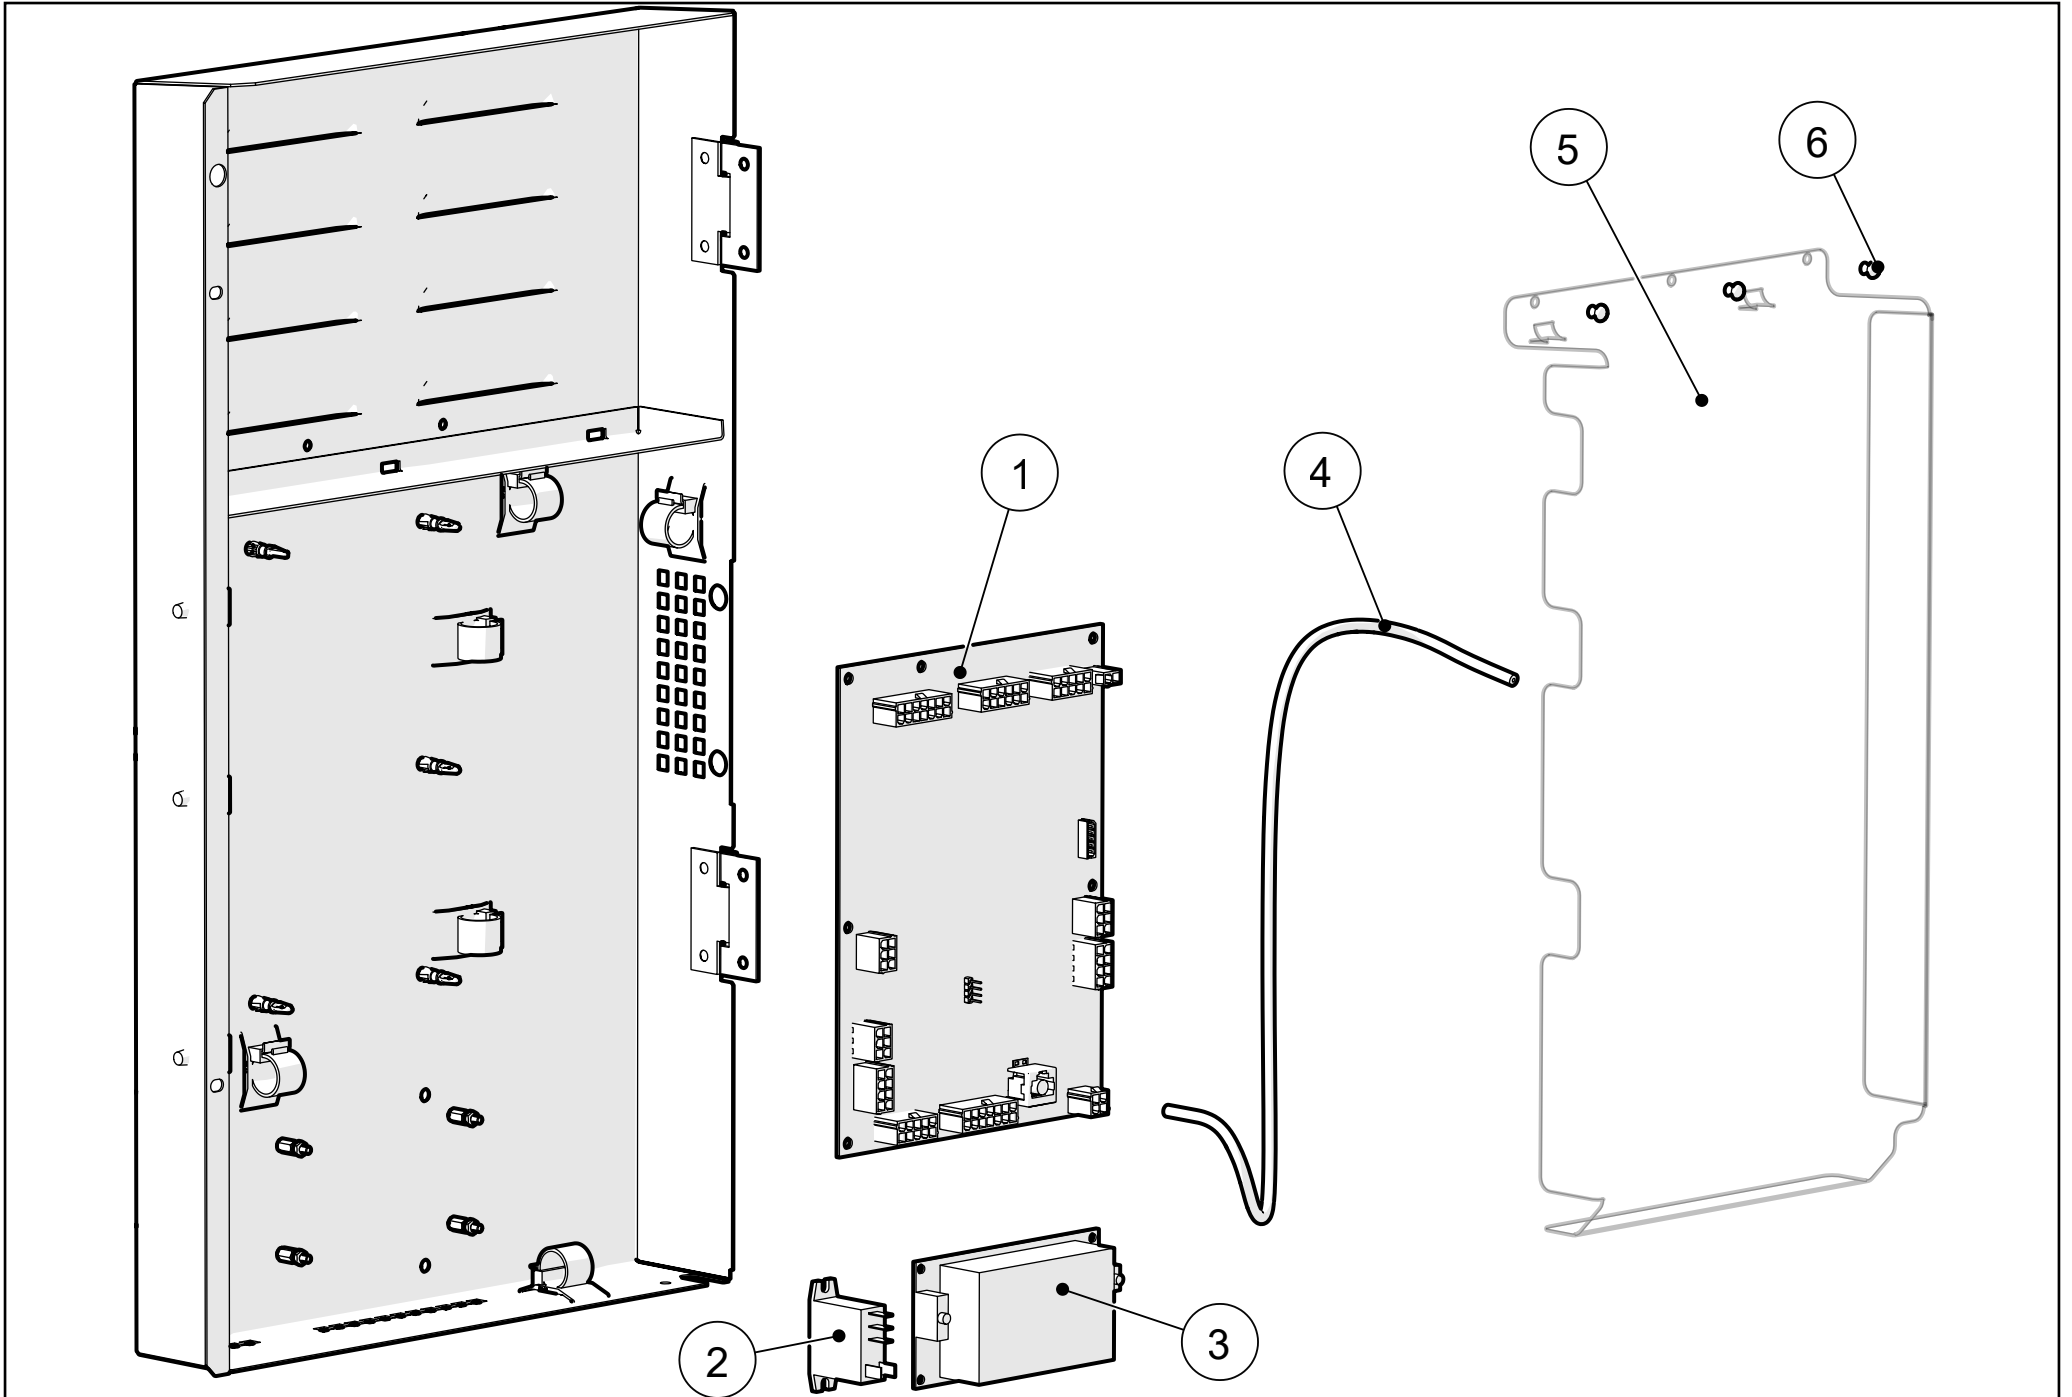

4.0 Achterdeur / Rear door

No.	Code	Omschrijving	Description
1	PP-01020	Printplaat I/O module	PCB I/O module
2	SM-00900	Pomp relais	Pump relay
3	SM-03790	24VDC SMPS 180W	24VDC SMPS 180W
4	KB-05700	Data (display) kabel	Data (display) cable
5	KS-09680	Spatplaat	Splash cover
6	BM-01100	Druknagel Ø4x5	Snap rivet Ø4x5