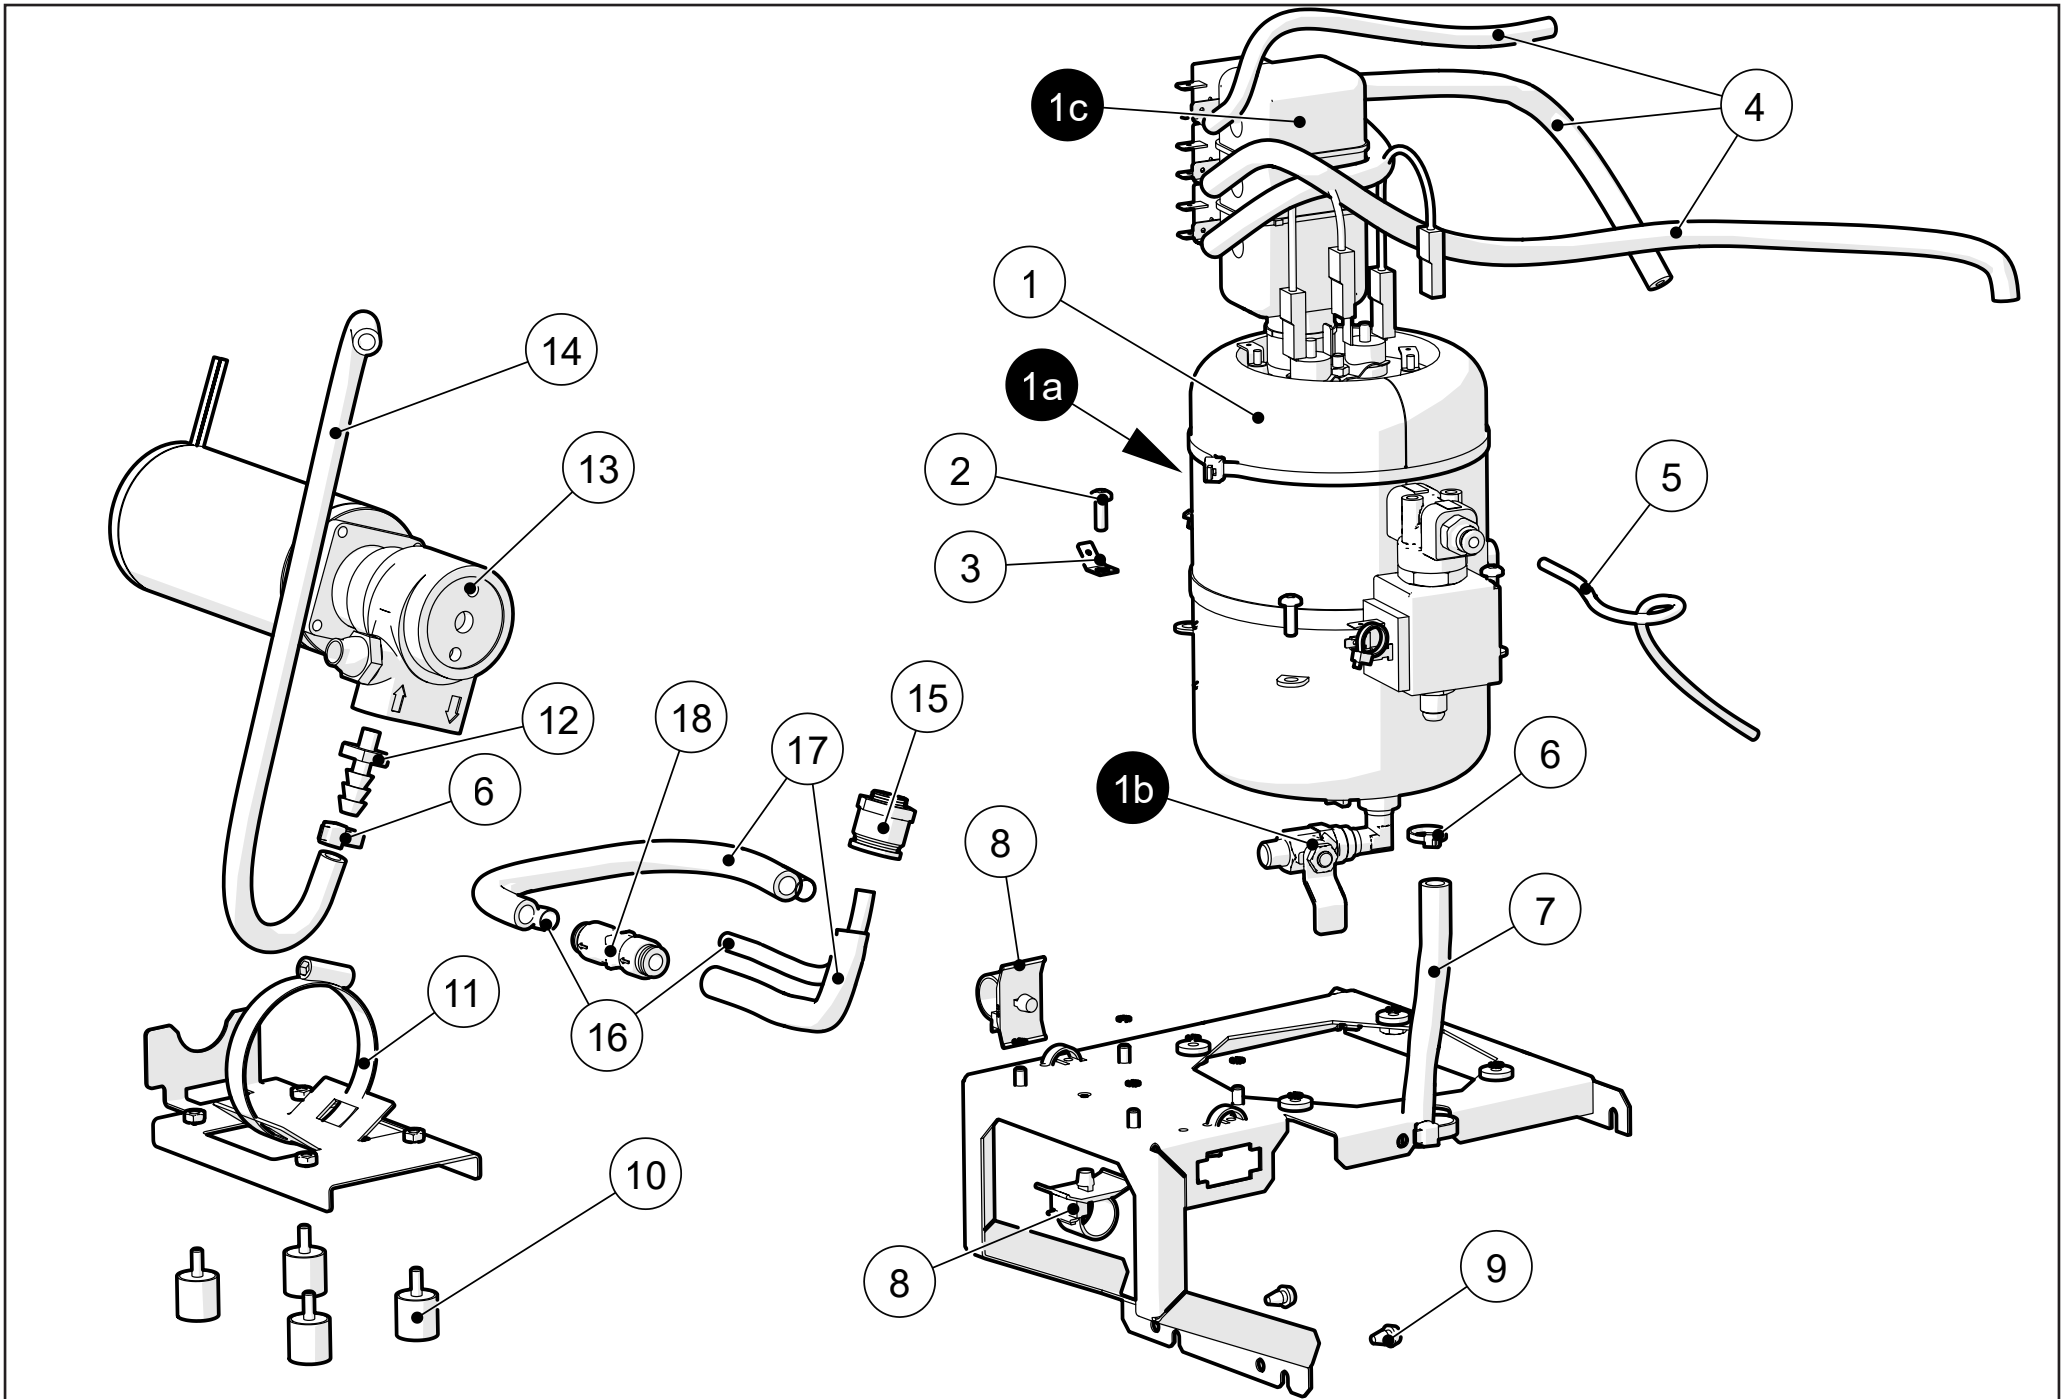

3.7 Boiler-pomp / boiler-pump

No.	Code	Omschrijving	Description
1	BOIL-0310	Espressoboiler 0,8L 2kW 1+3	Espressoboiler 0.8L 2kW 1+3
1a	SM-03650	Temperatuur sensor NTC	Temperature sensor NTC
1b	VT-03780	Kogelkraan 1/8" BSP RVS	Ball valve tap 1/8" BSP SST
1c	VT-04080	Boiler naar mixer drieweg verdeelblok	Boiler to mixer triple manifold
2	BM-00330	Schroef M4x12	Screw M4x12
3	SM-00550	Aardlip	Protective earth lug
4	SG-00120	Siliconen slang Ø6xØ10	Silicon hose Ø6xØ10
5	SG-00600	Boiler-brewer slang Ø2xØ4	Boiler-brewer hose Ø2xØ4
6	BM-00620	Kabelbinder	Cable tie
7	SG-00120	Siliconen slang Ø6xØ10	Silicon hose Ø6xØ10
8	BM-01010	Kabelklem	Wire clamp
9	BM-07790	Rubber buffer	Rubber buffer
10	BM-07780	Trillingsdemper	Vibration damper
11	BM-07990	Verstelbare slangklem 40-60	Adjustable hose clamp 40-60
12	VT-04100	Pomp inlaat slangverloop	Pump inlet hose barb
13	VT-03750	Vaanpomp	Rotary vane pump
14	SG-00680	Siliconen slang Ø5xØ9	Silicon hose Ø5xØ9
15	VT-04050	Pomp uitlaat slangkoppeling	Pump outlet hose coupling
16	SG-00623	Druk slang Ø4xØ6	Pressure hose Ø4xØ6
17	SG-00030	Siliconen (bescherm) slang Ø8xØ12	Silicon (protection) hose Ø8xØ12
18	VT-04070	Terugslagklep koppeling	Non-return valve coupling